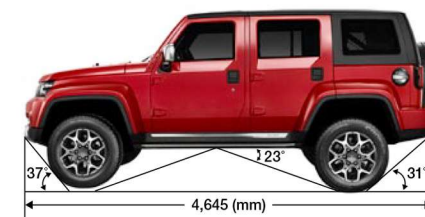

Removable roof

Rescue tow hooks*4
(Front & Rear)

Gasoline Turbo 2.0T

Rear axle differential lock

Cruise control

BJ40L

Address: LOT Q9 & Q10, Lambak Kanan Industrial Area, Bandar Seri Begawan BB1714

 baic brunei